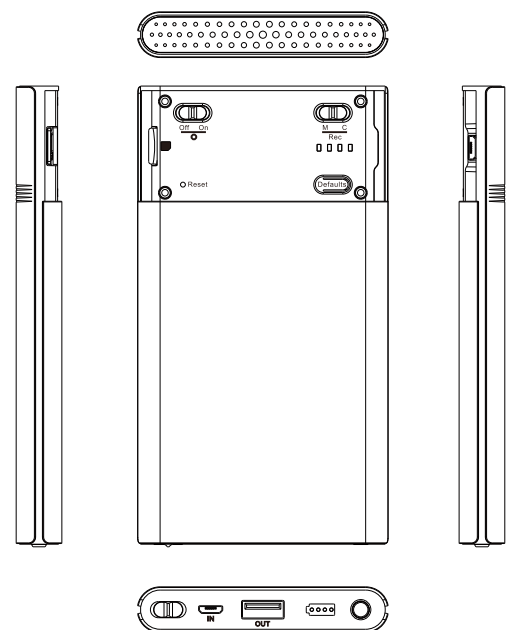

# PV-PB30W

## Covert DVR in Power Bank Design

### Feature

- Built-in Wi-Fi allows you to control, view and download video from your smartphone
- Records at 1080p/720p/WVGA @ 30fps
- Takes up to 64GB memory card
- Appears as a normal smartphone/tablet power bank with built-in DVR and 2MP camera
- LED indicators for power, charging, Wi-Fi and recording
- Over-write function, hassle free for changing the memory card

### Specification

External Camera Module	
Built-in Image Sensor	1/3" Progressive CMOS Sensor
Sensor Resolution	2304 × 1536
Sensor Sensitivity	3.3 Lux @ F 2.0
Lens F/No.	F 3.2
Focal Length	4mm
Angle of View	66°
Video Spec.	
Algorithm	H.264, JPEG
File Format	MOV, JPG
Video Recording Mode	Auto / Manual / Motion Detection
Recording Capability	1080P / 720P / WVGA
Frame Rate	Up to 30 fps
Photo Capability	2592×1944
Wi-Fi Spec.	
Wi-Fi	Built-in Wi-Fi Module
Storage & I/O	
Memory Type	Micro SD Card ( Support SDHC max. 128GB) Use Device Format
Data Interface	Mini USB 2.0
Battery Output	USB DC 5V Output 550mA
Misc.	
Disguised Mode	Stand-By, Power-Off
Date/Time Table	YYYY.MM.DD, HH,MM,SS
Snapshot	Snapshot image when preview
Power	
Power Input	DC5V
Power Consumption	300mA-360mA (Wi-Fi off Wi-Fi = 100mA)
Battery Input	DC 3.7V / 4500 mA Lithium battery
Battery Lifetime	Continuous recording 500 min for Wi-Fi off; 400 min for Wi-Fi on
Recording Time	5H @ 1920 × 1080 resolution ( 32GB SD card )
Charge Time	4H
Physical	
Vibration Alert	Power on/off, Recording, Low battery
Dimension	141 × 77 × 15 (mm)
Weight	154 (g)