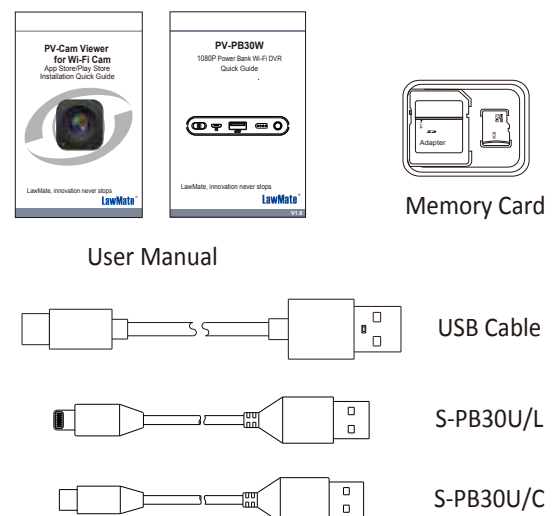

Standard Accessories

※ This product is for Law Enforcement and Home Security Use Only!

*Specifications are subject to change without prior notice.

CE/FCC Certified

LawMate

LawMate International Law Enforcement & Security Products Manufacturer

Web: www.lawmate.com

Email:sales@lawmate.com.tw

TEL:+886-2-8797-5728

FAX:+886-2-8797-5727